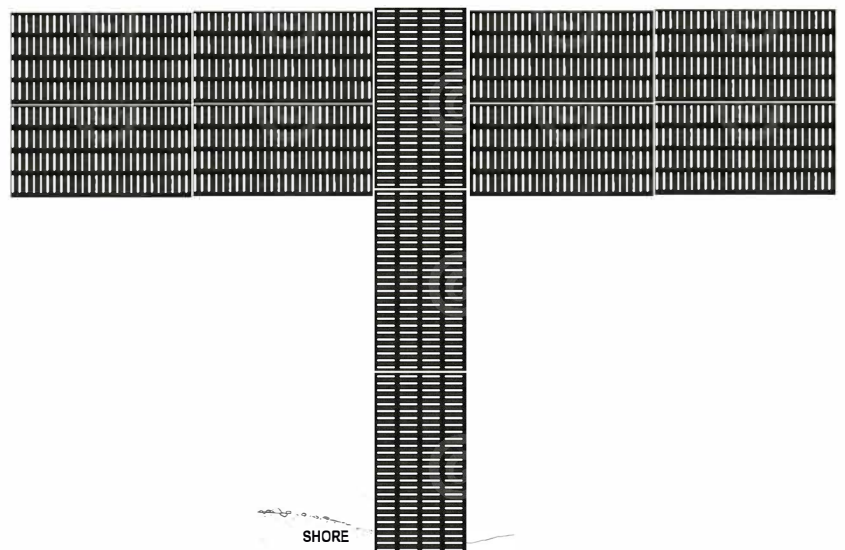

Exciting News!! Featuring SunWalk™ decking! Each section is 4' x 10'

This is the original and best decking surface option that integrates the most consistent design aesthetic on directional changes. Engineered for your leisure dock this tough and beautiful decking will look great for years to come with less maintenance and repair. Your leisure time is priceless, work less and enjoy!!

OPTION 1 Straight

OPTION 1A Left

OPTION 1B Right

OPTION 1C "T"

The quality is always in the 70-year tradition of KARNI-PIER!!!

OPTION 1 Straight

OPTION 1A Left

OPTION 1B Right

OPTION 1C "T"

"Typical" Dock Layouts - don't see what would work for you...

"Custom" Dock layouts are always an option

Call for info and prices today (920) 231-0841

OPTION 2 Double L

OPTION 2A Double Left

2C Double "T"

2B Double Right

EIW]h]b['BYkg''': YUhi f]b['Gi bKU' _ i XYW_]b[°9UW\ 'gYWh]cb]g'(f'l%\$fi
H\]g]g]h\Y'cf]] []bU'UbXVYghXYW_]b['g i fZUWY'cdh]cbh\Uh]bhY [fUhYgh\Y'a cghWcbg]ghYbhXYg]] [bUYgh\Yh]W'cb'
X]fYWh]cbU'W\Ub[Yg'9b[]bYYfYXZcfmci f''Y]g i fYXcW_h\]g]hci [\UbXVYUih]Zi`XYW_]b['k]''cc_'[fYUh'
ZcfmYUfghcWca Y'k]h\`Ygg' aU]bhYbUbWYUbX'fYdU]f'Mci f''Y]g i fY'h] a Y'g'df]WY'Yggz' kcf_''Ygg'UbX'Yb'cm''