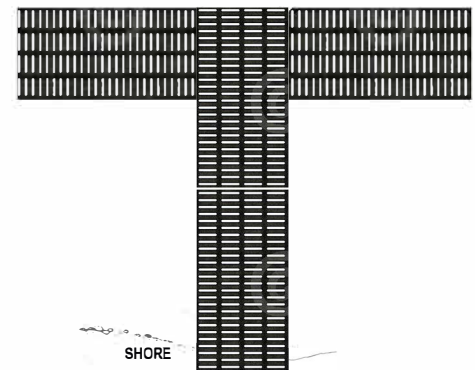

Exciting News!! Featuring SunWalk™ decking! Each section is 4' x 10'

This is the original and best decking surface option that integrates the most consistent design aesthetic on directional changes. Engineered for your leisure dock this tough and beautiful decking will look great for years to come with less maintenance and repair. Your leisure time is priceless, work less and enjoy!!

OPTION 1 Straight

OPTION 1A Left

OPTION 1B Right

OPTION 1C "T"

The quality is always in the 70-year tradition of KARNI-PIER!!!

OPTION 1 Straight

OPTION 1A Left

OPTION 1B Right

OPTION 1C "T"

"Typical" Dock Layouts - don't see what would work for you...

"Custom" Dock layouts are always an option

Call for info and prices today (920) 231-0841

OPTION 2 Double L

OPTION 2A Double Left

2C Double "T"

2B Double Right

EIW]h]b['BYkg''': YUhi f]b['Gi bKU' _ i XYW_]b[°9UW\ 'gYWh]cb]g'(f'l%\$fi
H\]g]g]h\Y'cf]] []bU'UbXVYghXYW_]b['g i fZUWY'cdh]cbh\Uh]bhY [fUhYgh\Y'a cghWcbg]ghYbhXYg]] [bUYgh\Yh]W'cb'
X]fYWh]cbU'W\Ub[Yg'9b[]bYYfYXZcfmci f''Y]g i fYXcW_h\]g]hci [\UbXVYUih]Zi`XYW_]b['k]''cc_'[fYUh'
ZcfmYUfghcWca Y'k]h\`Ygg' aU]bhYbUbWYUbX'fYdU]f'Mci f''Y]g i fY'h] a Y'g'df]WY'Yggz' kcf_''Ygg'UbX'Yb'cm''