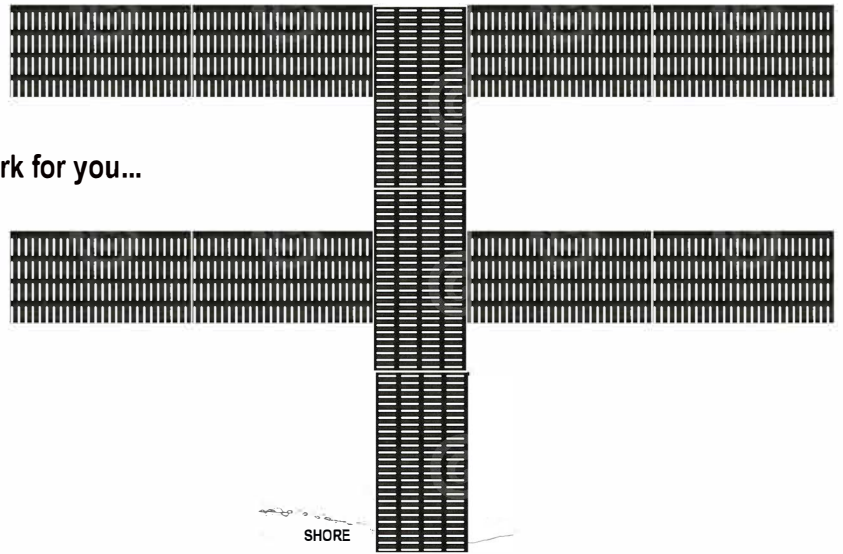

Exciting News!! Featuring SunWalk™ decking! Each section is 4' x 10'

This is the original and best decking surface option that integrates the most consistent design aesthetic on directional changes. Engineered for your leisure dock this tough and beautiful decking will look great for years to come with less maintenance and repair. Your leisure time is priceless, work less and enjoy!!

OPTION 4A Left Slip

OPTION 4B Right Slip

The quality is always in the 70-year tradition of KARNI-PIER!!!

“Typical” Slip Dock Layouts - don't see what would work for you...
“Custom” Slip Dock layouts are always an option
Call for info and prices today (920) 231-0841