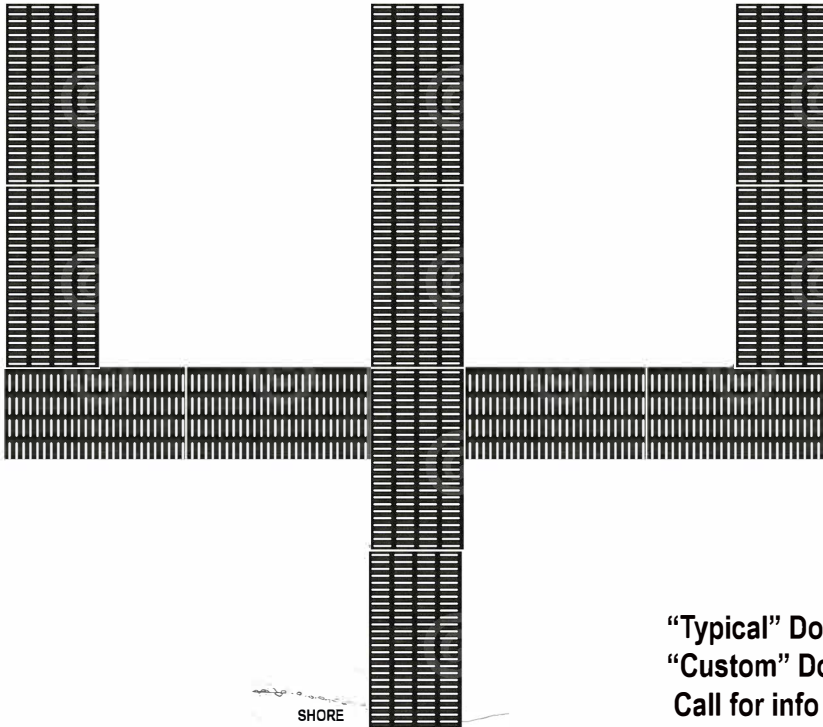

Exciting News!! Featuring SunWalk™ decking! Each section is 4' x 10'

This is the original and best decking surface option that integrates the most consistent design aesthetic on directional changes. Engineered for your leisure dock this tough and beautiful decking will look great for years to come with less maintenance and repair. Your leisure time is priceless, work less and enjoy!!

2B Double Right

EIW]h]b['BYkg''': YUhi f]b['Gi bKU' _ i XYW_]b[°9UW\ 'gYWh]cb]g'(f'l%\$fi
H\]g]g]h\Y'cf]] []bU'UbXVYghXYW_]b['g i fZUWY'cdh]cbh\Uh]bhY [fUhYgh\Y'a cghWcbg]ghYbhXYg]] [bUYgh\Yh]W'cb'
X]fYWh]cbU'W\Ub[Yg'9b[]bYYfYXZcfmci f''Y]g i fYXcW_h\]g]hci [\UbXVYUih]Zi`XYW_]b['k]''cc_'[fYUh'
ZcfmYUfghcWca Y'k]h\`Ygg' aU]bhYbUbWYUbX'fYdU]f'Mci f''Y]g i fY'h] a Y'g'df]WY'Yggz' kcf_''Ygg'UbX'Yb'cm''

H\Y' e i U']hm']g' U' kUm]g']b'h\Y' +\$!mYUf'hfUX]h]cb' cz' ? 5FB=ID=9F''''

OPTION 3A Left U

OPTION 3B Right U

OPTION 3C Double U

“Typical” Dock Layouts - don't see what would work for you...
“Custom” Dock layouts are always an option
Call for info and prices today (920) 231-0841