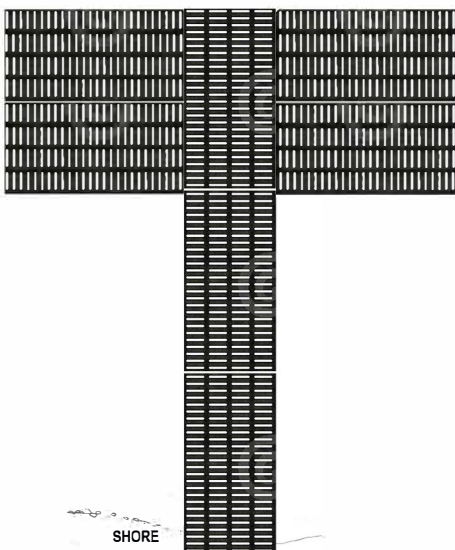

Exciting News!! Featuring SunWalk™ decking! Each section is 4' x 10'

This is the original and best decking surface option that integrates the most consistent design aesthetic on directional changes. Engineered for your leisure dock this tough and beautiful decking will look great for years to come with less maintenance and repair. Your leisure time is priceless, work less and enjoy!!

OPTION 1 Straight

OPTION 1A Left

OPTION 1B Right

OPTION 1C "T"

The quality is always in the 70-year tradition of KARNI-PIER!!!

OPTION 1 Straight

OPTION 1A Left

OPTION 1B Right

OPTION 1C "T"

"Typical" Dock Layouts - don't see what would work for you...

"Custom" Dock layouts are always an option

Call for info and prices today (920) 231-0841

OPTION 2 Double L

OPTION 2A Double Left

2C Double "T"

2B Double Right

EIW]h]b['BYkg''': YUhi f]b['Gi bKU' _ i XYW_]b[°9UW\ 'gYWh]cb]g'(f'l%\$fi
H\]g]g]h\Y'cf]] []bU'UbXVYghXYW_]b['g i fZUWY'cdh]cbh\Uh]bhY [fUhYgh\Y'a cghWcbg]ghYbhXYg]] [bUYgh\Yh]W'cb'
X]fYWh]cbU'W\Ub[Yg'9b[]bYYfYXZcfmci f''Y]g i fYXcW_h\]g]hci [\UbXVYUih]Zi`XYW_]b['k]''cc_'[fYUh'
ZcfmYUfghcWca Y'k]h\`Ygg' aU]bhYbUbWYUbX'fYdU]f'Mci f''Y]g i fY'h] a Y'g'df]WY'Yggz' kcf_''Ygg'UbX'Yb'cm''