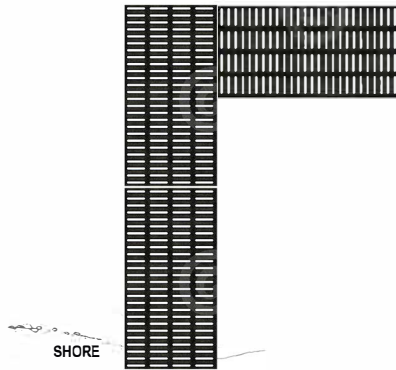

Exciting News!! Featuring SunWalk™ decking! Each section is 4' x 10'

This is the original and best decking surface option that integrates the most consistent design aesthetic on directional changes. Engineered for your leisure dock this tough and beautiful decking will look great for years to come with less maintenance and repair. Your leisure time is priceless, work less and enjoy!!

OPTION 1 Straight

OPTION 1A Left

OPTION 1B Right

OPTION 1C "T"

The quality is always in the 70-year tradition of KARNI-PIER!!!

OPTION 1 Straight

OPTION 1A Left

OPTION 1B Right

OPTION 1C "T"

"Typical" Dock Layouts - don't see what would work for you...

"Custom" Dock layouts are always an option

Call for info and prices today (920) 231-0841

OPTION 2 Double L

OPTION 2A Double Left

2C Double "T"