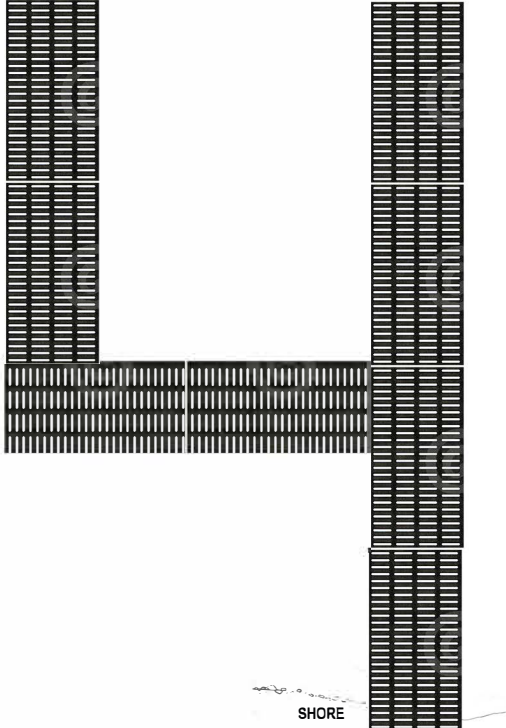

EIW]h]b['BYkg''': YUhi f]b['Gi bKU' _ i XYW_]b[°9UW\ 'gYWh]cb]g'(f'l%$fi
H\]g]g]h\Y'cf]] [ ]bU'UbXVYghXYW_]b['g i fZUWY'cdh]cbh\Uh]bhY [fUhYgh\Y'a cghWcbg]ghYbhXYg]] [bUYgh\Yh]W'cb'
X]fYWh]cbU'W\Ub[Yg'9b[ ]bYYfYXZcfmci f''Y]g i fYXcW_h\]g]hci [\UbXVYUih]Zi`XYW_]b['k]''cc_'[fYUh'
ZcfmYUfghcWca Y'k]h\`Ygg' aU]bhYbUbWYUbX'fYdU]f'Mci f''Y]g i fY'h] a Y'g'df]WY'Yggz' kcf_''Ygg'UbX'Yb'cm''

H\Y' e i U']hm']g' U' kUm]g']b'h\Y' +$!mYUf'hfUX]h]cb' cz' ? 5FB=ID=9F''''

OPTION 3A Left U