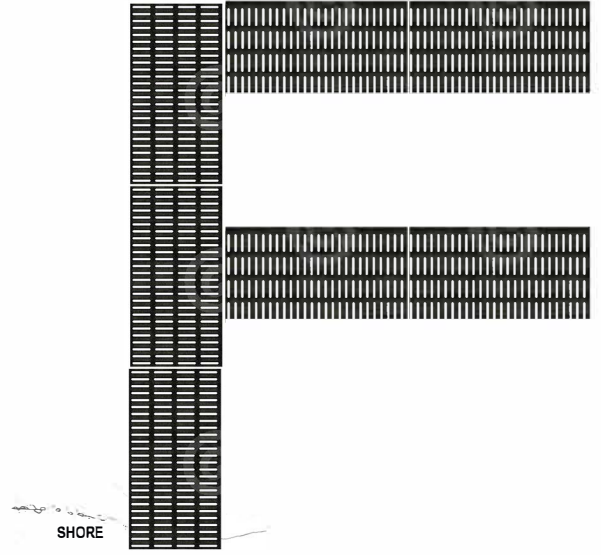

OPTION 4B Right Slip

The quality is always in the 70-year tradition of KARNI-PIER!!!

“Typical” Slip Dock Layouts - don't see what would work for you...
“Custom” Slip Dock layouts are always an option
Call for info and prices today (920) 231-0841